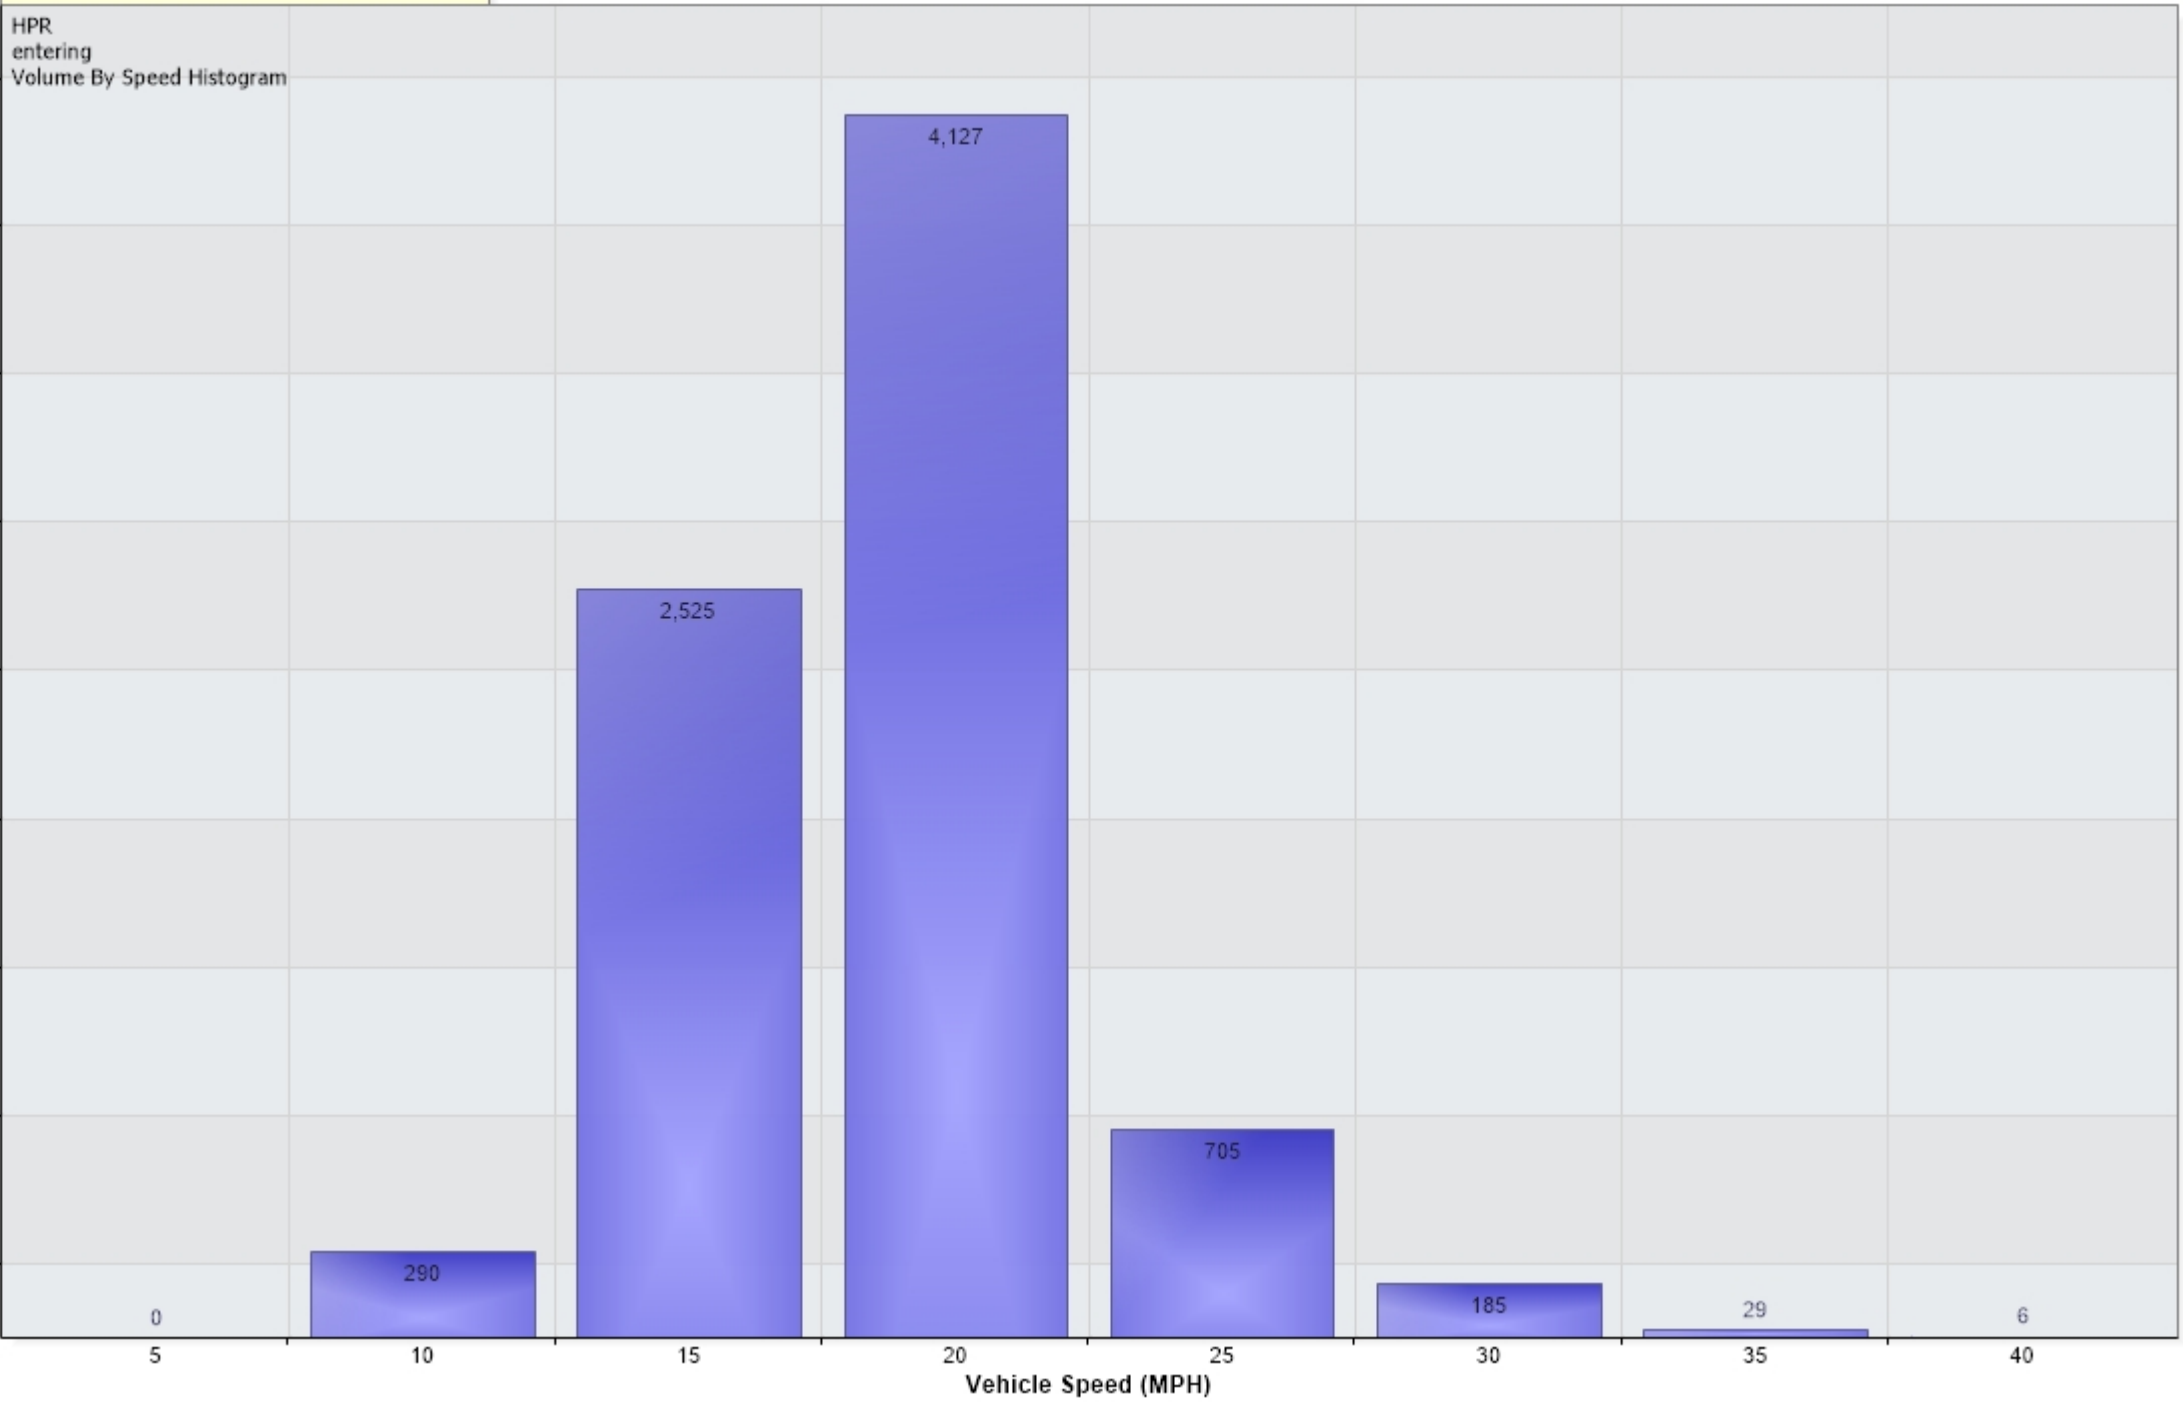

Vehicle Counts Vs. Speed [HPR: Incoming]

7,867 Counts